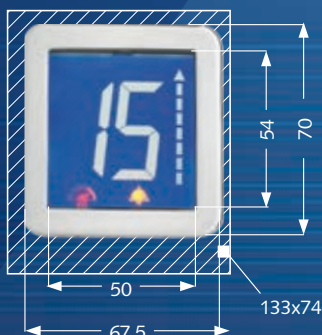

CODICI KIT FISSAGGIO / FIXING KIT CODES

KIT CORNICE VG009: kit con cornice cromata / fixing kit with chromium frame.

KIT CORNICE VG010: kit con cornice dorata / fixing kit with golden frame.

KIT CORNICE VG011: kit con cornice canna di fucile / fixing kit with anthracite frame.

KIT FL67X70-1.2: kit montaggio a filo su piastra 1.2 / fixing kit for flush mounting on 1.2mm faceplate.

KIT FL67X70-2: kit montaggio a filo su piastra 2 mm / fixing kit for flush mounting on 2mm faceplate.

KIT.V.ICARO.BUG: kit montaggio a filo su bugatti / fixing kit for flush mounting on bugatti panel.